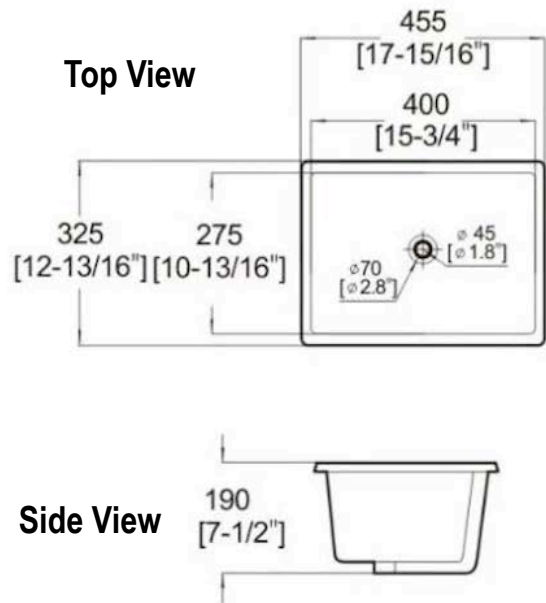

314

Undercounter Vanity

Features

- Undercounter Style
- Single Compartment
- Rectangular Shaped Bowl

Dimensions

Outer: 17-15/16" x 12-13/16" x 7-1/2"
 Inner: 15-3/4" x 10-13/16"

Model	Description	Colors / Finishes
314	Undercounter Sink	White

Product Specification

The undercounter vanity sink shall be 17-15/16" in length and 12-13/16" in width, with an overall depth of 7-1/2" . Sink shall be a single compartment with rectangular bowl of ceramic construction. Sink shall be Models 314.

TECHNICAL INFORMATION

Fixture*	
Inner Area	15-3/4" x 10-13/16"
Water Depth	
Drain Hole	
*Approximate measurements for comparison only.	

Installed Product Image

314 UNDER COUNTER BASIN

Dimensions:

17-15/16"(455mm) x 12-13/16"(325mm)

x 7-1/2"(190mm)

Bowl area(only) Length: 15-3/4"(400mm)

Width: 10-13/16"(275mm)

Product Diagram