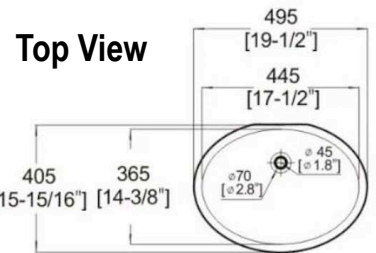

301

Undercounter Vanity

Features

- Ceramic Construction
- Undercounter Style
- Single Compartment
- Oval Bowl

Dimensions

Outer: 19-1/2" x 15-15/16" x 8-1/4"

Inner: 17-1/2" x 14-3/8"

Model	Description	Colors / Finishes
301	Undercounter Sink	White

Product Specification

The undercounter vanity sink shall be 19-1/2" in length and 15-15/16" in width, with an overall depth of 8-1/4" . Sink shall be a single compartment with oval bowl of ceramic construction. Sink shall be Models 301.

301

TECHNICAL INFORMATION

Fixture*	
Inner Area	17-1/2" x 14-3/8"
Water Depth	
Drain Hole	
*Approximate measurements for comparison only.	

Installed Product Image

301 UNDER COUNTER BASIN

Dimensions:

19-1/2"(495mm) x 15-15/16"(405mm)
x 8-1/4"(210mm)

Bowl area(only) Length: 17-1/2"(445mm)

Width: 14-3/8"(365mm)

Product Diagram