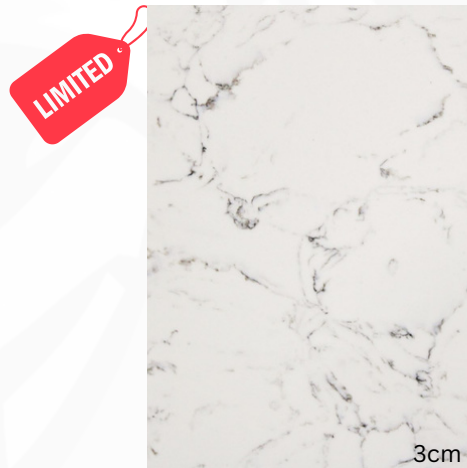

3cm

POLISHED FINISH

**WHITE LACE**

Quartz  
DDN Interior Supply, Inc.

3cm

POLISHED FINISH

**CLOUD GREY**

Quartz  
DDN Interior Supply, Inc.