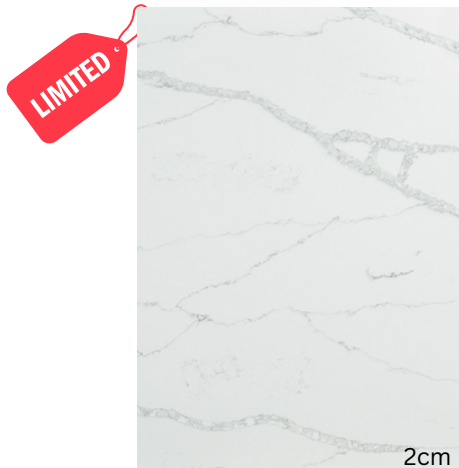

POLISHED FINISH

CALACATTA VERONA

Quartz
MSI Surfaces