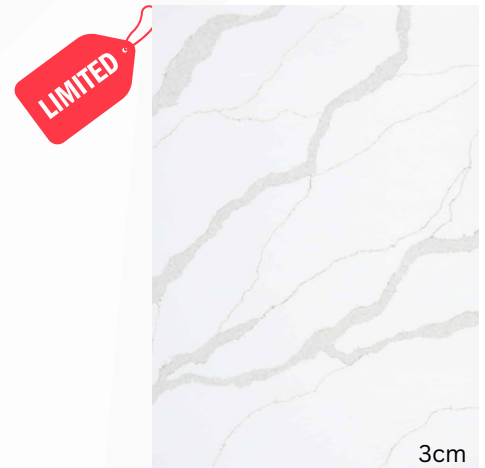

3cm

POLISHED FINISH

CALACATTA GOLD

Quartz
DDN Interior Supply, Inc.

PLEASE CONTACT US FOR MORE INFORMATION AND CURRENT AVAILABILITY. GET IT WHILE SUPPLIES LAST.

DDN INTERIOR SUPPLY, INC.

WWW.DDNINTERIORSUPPLYINC.COM